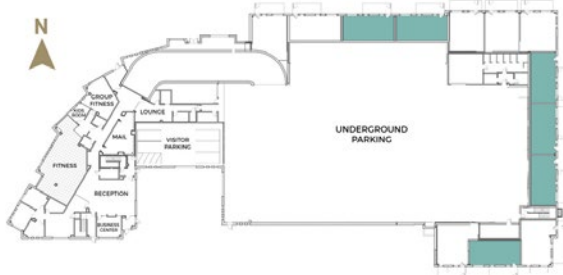

Nob Hill

Level 1

Beds: 2

Baths: 2.5

Total Interior Sq Ft: 1755

Total Livable Sq Ft: 1925

SECOND FLOOR

FIRST FLOOR