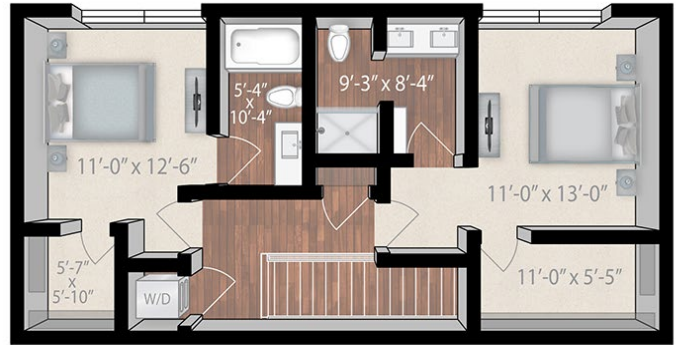

Nob Hill

Level 1

Beds: 2

Baths: 2.5

Total Interior Sq Ft: 1755

Total Livable Sq Ft: 1925

SECOND FLOOR

FIRST FLOOR