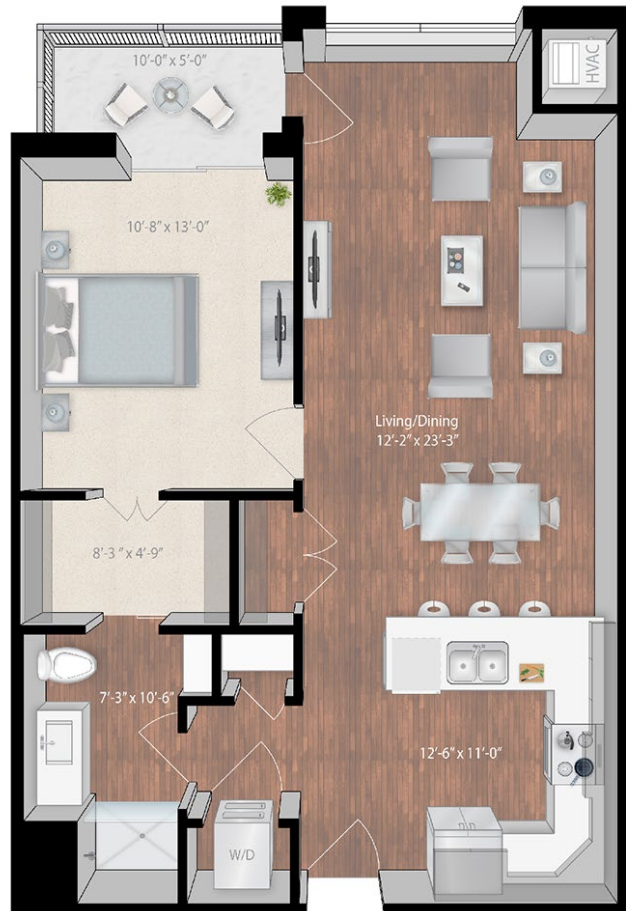

Golf

Levels 2-6

Beds: 1

Baths: 1

Total Interior Sq Ft: 815

Total Livable Sq Ft: 865

Leasing Office:

P: 952-234-9477