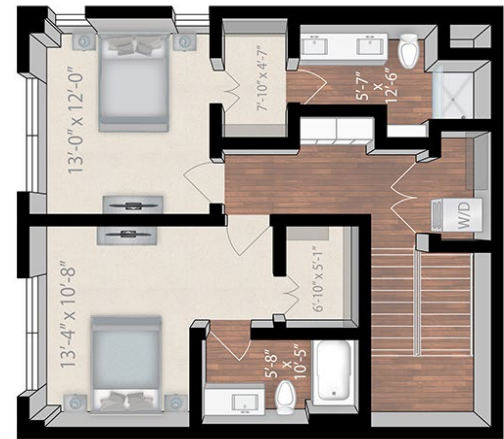

# Drexel

**Level 1**

Beds: 2

Baths: 2.5

Total Interior Sq Ft: 1850

Total Livable Sq Ft: 2042

FIRST FLOOR

SECOND FLOOR