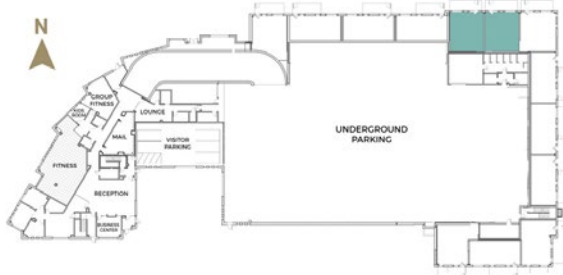

## Level 1

Beds: 2

Baths: 2.5

Total Interior Sq Ft: 1803

Total Livable Sq Ft: 1996