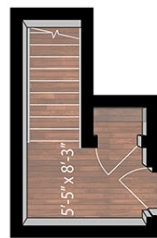

## Level 1

Beds: 2

Baths: 2.5

Total Interior Sq Ft: 1803

Total Livable Sq Ft: 1996