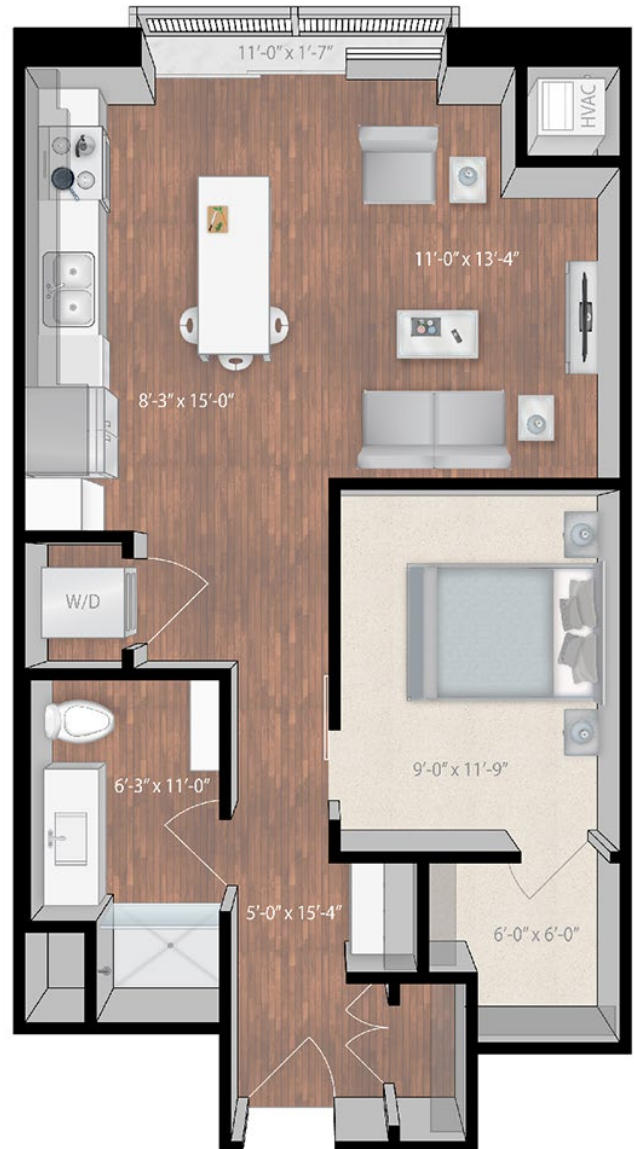

Annaway

Levels 4-6

Alcove

Baths: 1

Total Interior Sq Ft: 693

Total Livable Sq Ft: 710

Leasing Office:

P: 952-234-9477