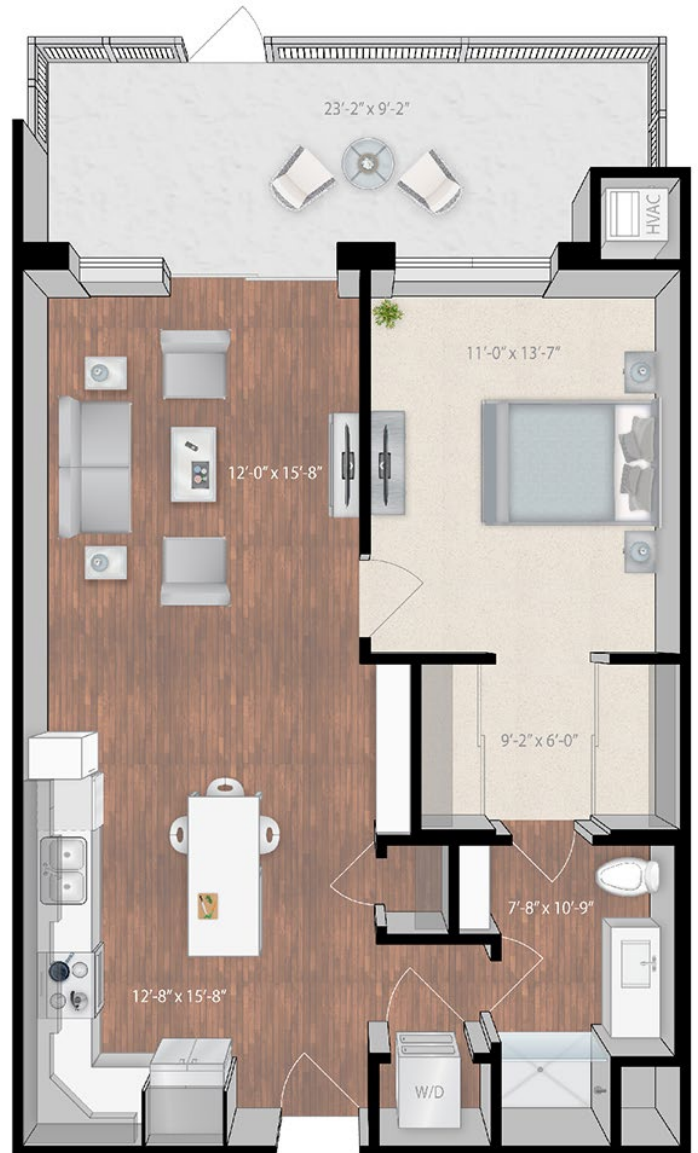

Abbott

Levels 2-6

Beds: 1

Baths: 1

Total Interior Sq Ft: 814

Total Livable Sq Ft: 1026

Leasing Office:

P: 952-234-9477